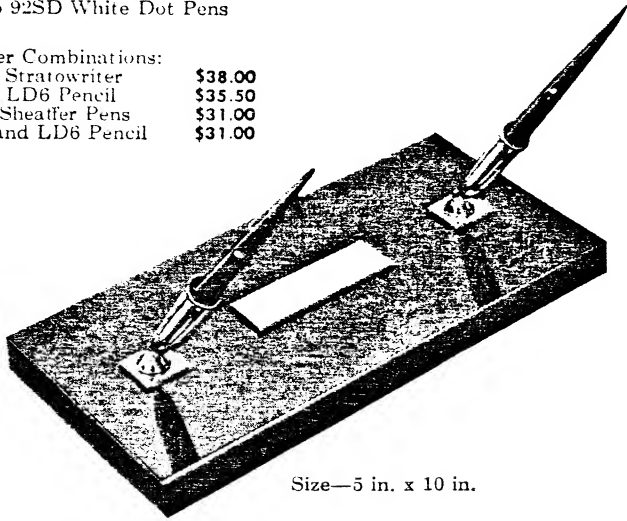

Size—5 in. x 10 in.

1-42B

With Two B92SD White Dot Pens
\$42.50

With Other Combinations:
 92SD and Stratowriter **\$40.50**
 92SD and LD6 Pencil **\$38.00**
 Two B55D Sheaffer Pens **\$33.50**
 55D Pen and LD6 Pencil **\$33.50**